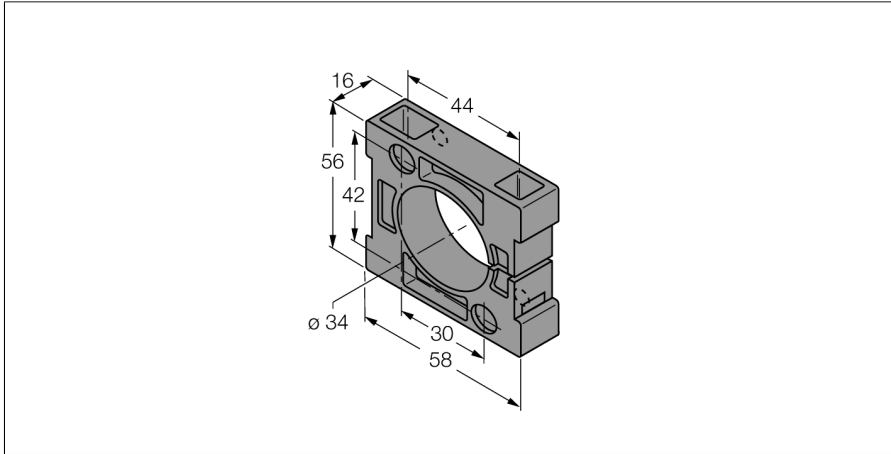

Mounting Accessories

Mounting Clamp

BS34.1

- Fixing clamp
- Plastic, PBT-GF20-V0
- Included in delivery (2 M5 screws for base mounting)

Type	BS34.1
ID	6946010
Design	Accessories for smooth barrel, 34 mm
Dimensions	58 x 56 x 16 mm
Housing material	Plastic, PBT-GF20-V0