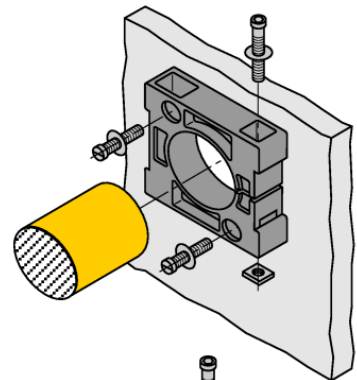

Mounting Accessories

Mounting Clamp

BS34.1

- Fixing clamp
- Plastic, PBT-GF20-V0
- Included in delivery (2 M5 screws for base mounting)

Type	BS34.1
ID	6946010
Design	Accessories for smooth barrel, 34 mm
Dimensions	58 x 56 x 16 mm
Housing material	Plastic, PBT-GF20-V0