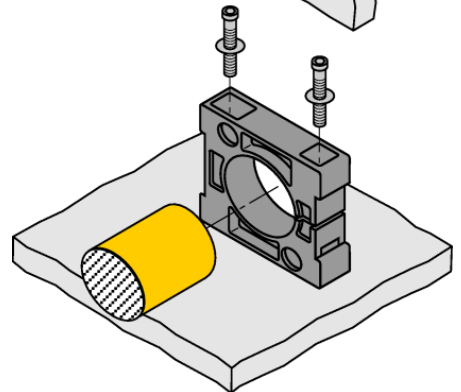

Mounting Accessories

Mounting Clamp

BS34.1

- Fixing clamp
- Plastic, PBT-GF20-V0
- Included in delivery (2 M5 screws for base mounting)

Type	BS34.1
ID	6946010
Design	Accessories for smooth barrel, 34 mm
Dimensions	58 x 56 x 16 mm
Housing material	Plastic, PBT-GF20-V0