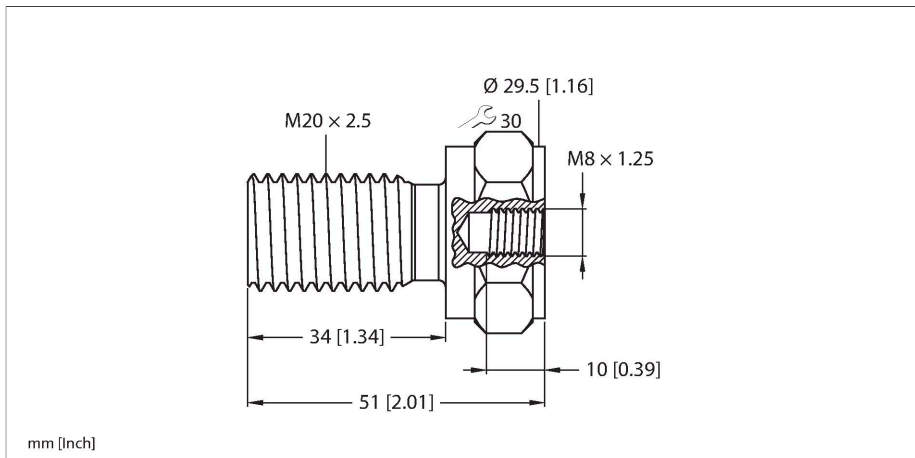

MA-M8-M20 Mounting Adapter

Technical data

Type	MA-M8-M20
ID	100050783

Features

- Female thread: M8 × 10 mm
- Male thread: M20 × 34 mm
- Stainless steel, V4A