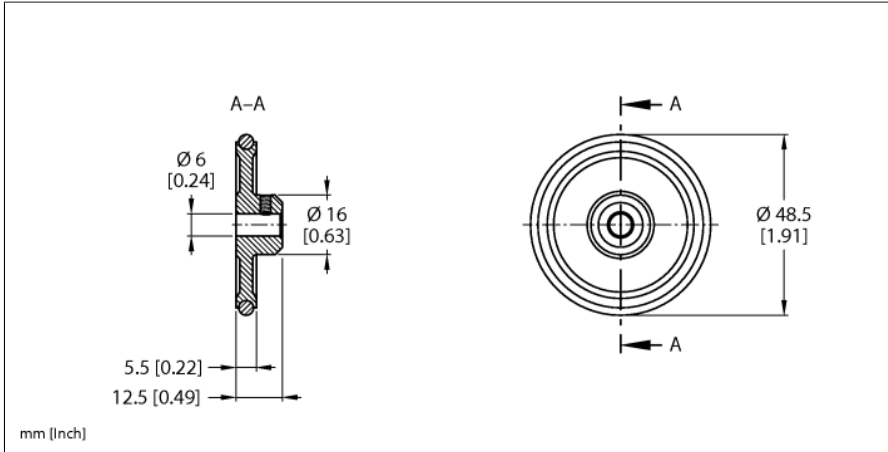

## Measuring Wheel

### For Solid Shaft Encoders

#### RA-MW-B0-5.5-OR1-6

Type	RA-MW-B0-5.5-OR1-6
ID	100038301
Ambient temperature	-30...+80 °C

- For length measurement
- Circumference: 6"
- Material: Aluminum
- Surface: O-ring (NBR70)
- Application area: Cardboard, wood, textiles, plastics, painted surfaces